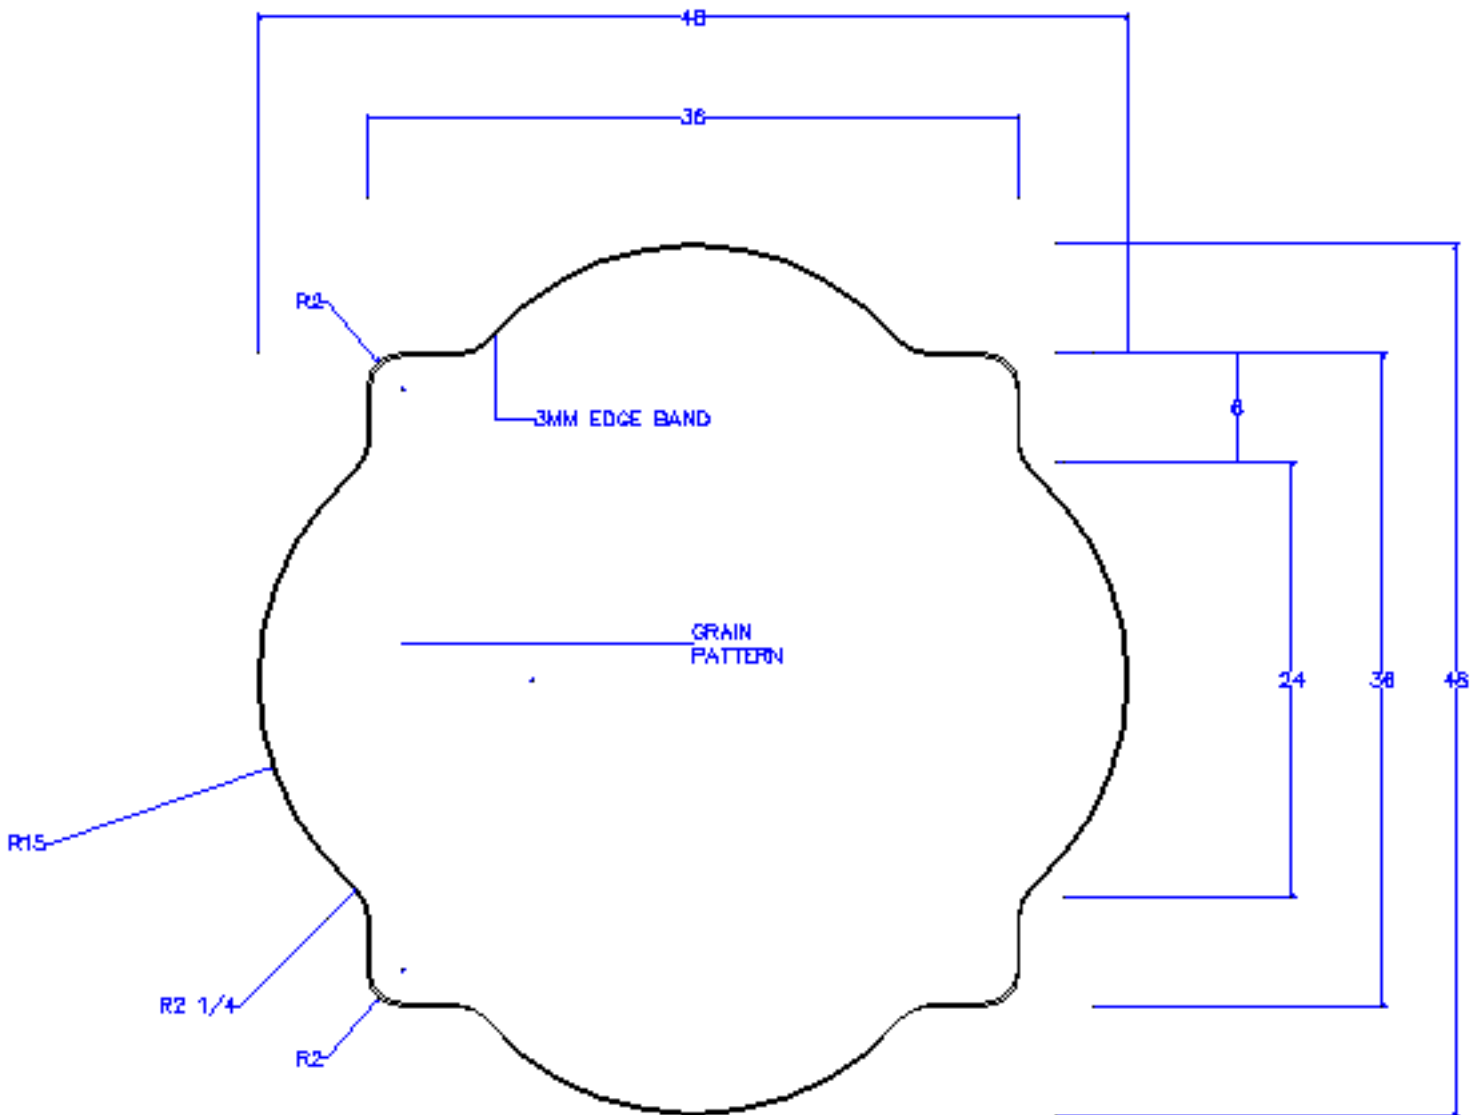

U R

s p a c e  
p l a n n i n g

**U R s p a c e** configurations can make a workspace so much more interesting than a standard configurable table. A multitude of conference table situations, team settings, and training environments can be configured from the handful of simple UR space tops.

**U R s p a c e** gives each user their own focused space. It goes beyond the monotonous shapes of common tables to add interest and possibly added creativity to the minds of team members.

Conference Situations